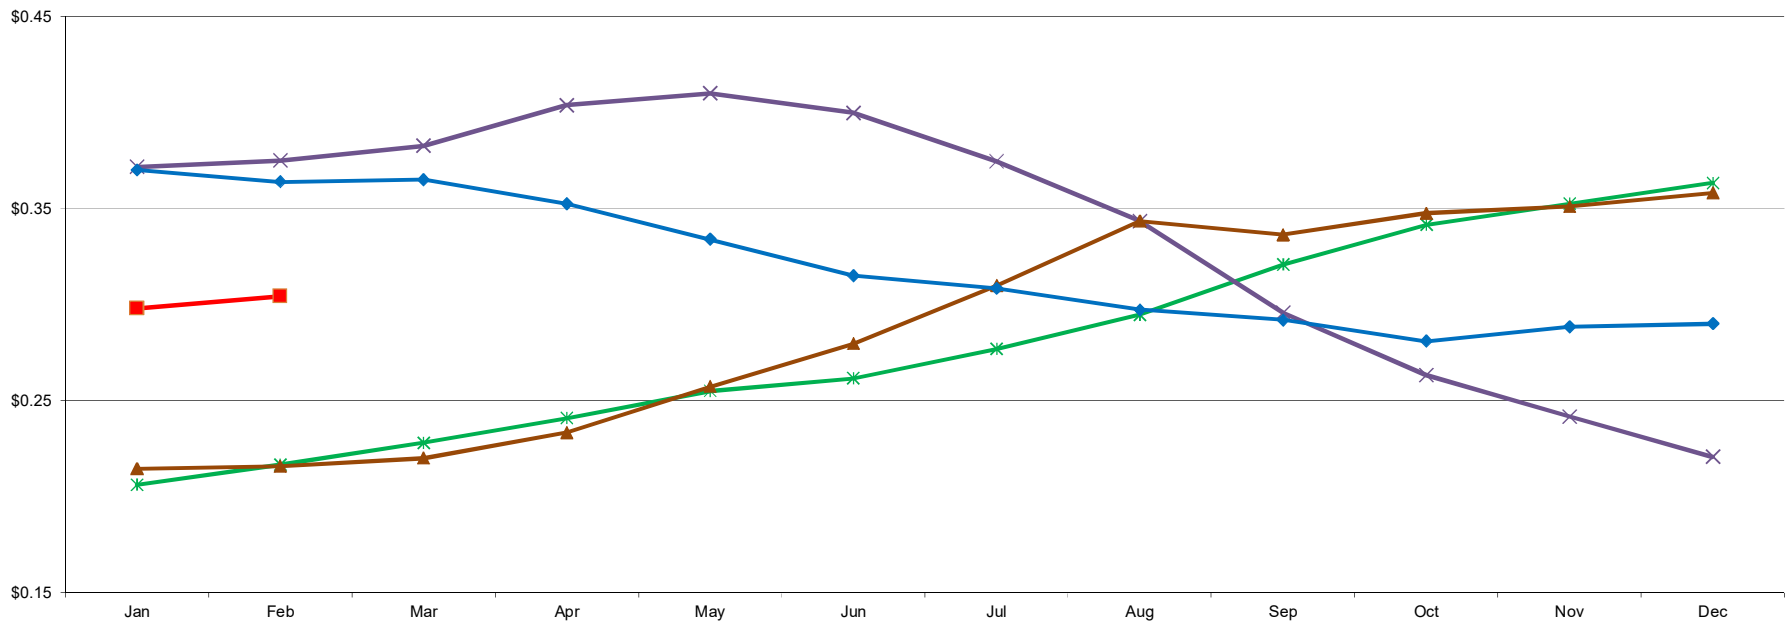

PER POUND

### Central & West Dry Lactose Monthly Average Mostly Prices

3/2/2020 - GRAPH/SOURCE USDA, AMS, DMN  
USDA/AMS/Dairy Market News, Madison, Wisconsin, (608) 422-8587  
Dairy Market News website: <http://www.ams.usda.gov/market-news/dairy>  
Dairy Market News database portal: [www.marketnews.usda.gov/mnp/da-home](http://www.marketnews.usda.gov/mnp/da-home)

—\*— 2016 —x— 2017 —▲— 2018 —◆— 2019 —■— 2020