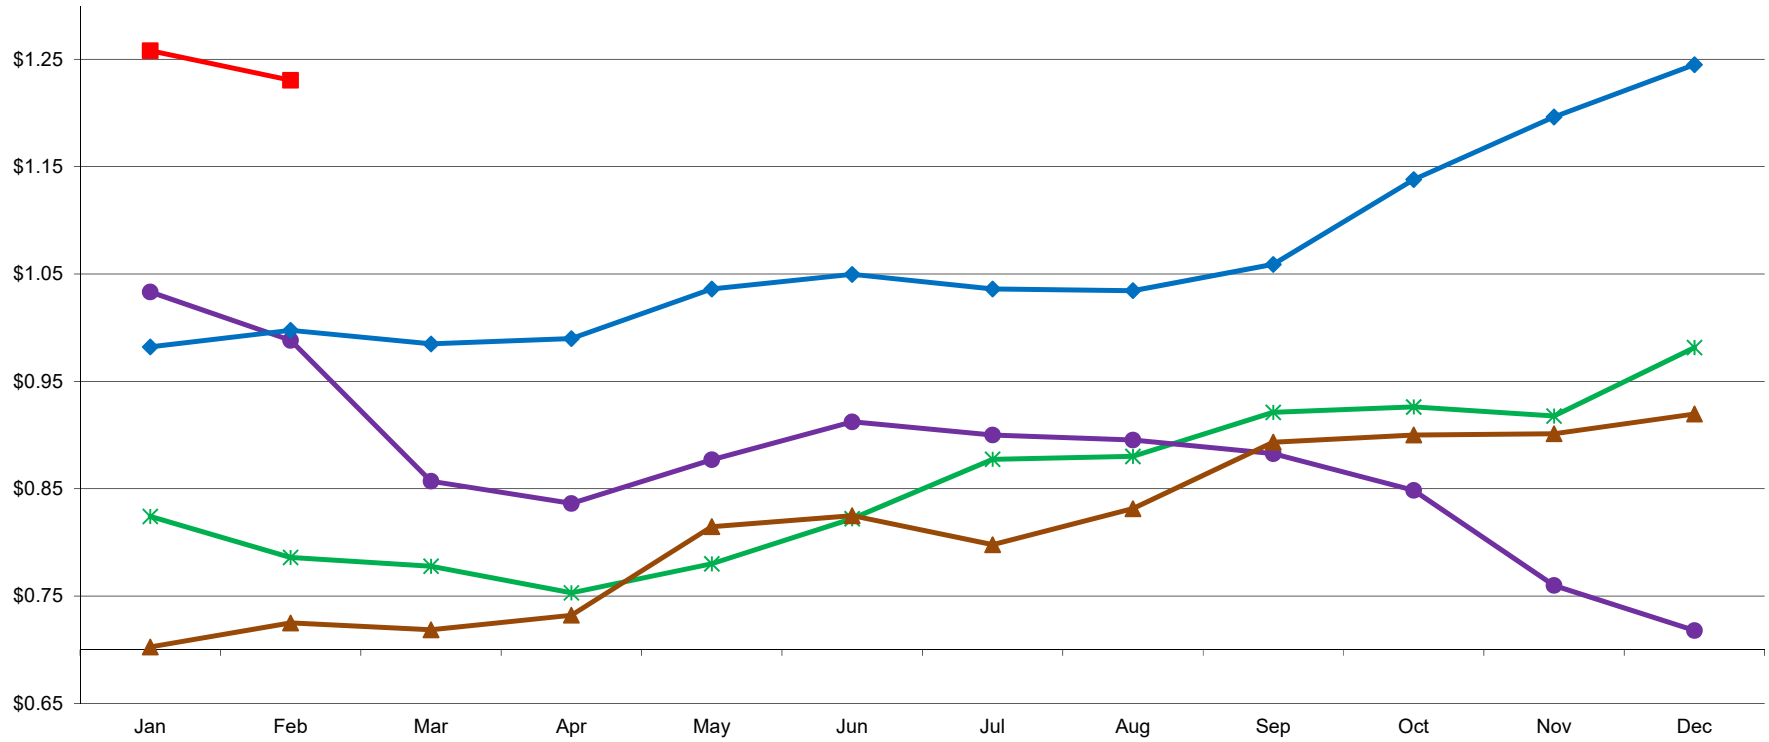

PER POUND

Central & East Low/Medium Heat Nonfat Dry Milk Monthly Average Mostly Prices

3/2/2020 - GRAPH/SOURCE USDA, AMS, DMN
USDA/AMS/Dairy Market News, Madison, Wisconsin, (608) 422-8587
Dairy Market News website: <http://www.ams.usda.gov/market-news/dairy>
DMN MARS (My Market News): <https://mymarketnews.ams.usda.gov/>

2016 2017 2018 2019 2020