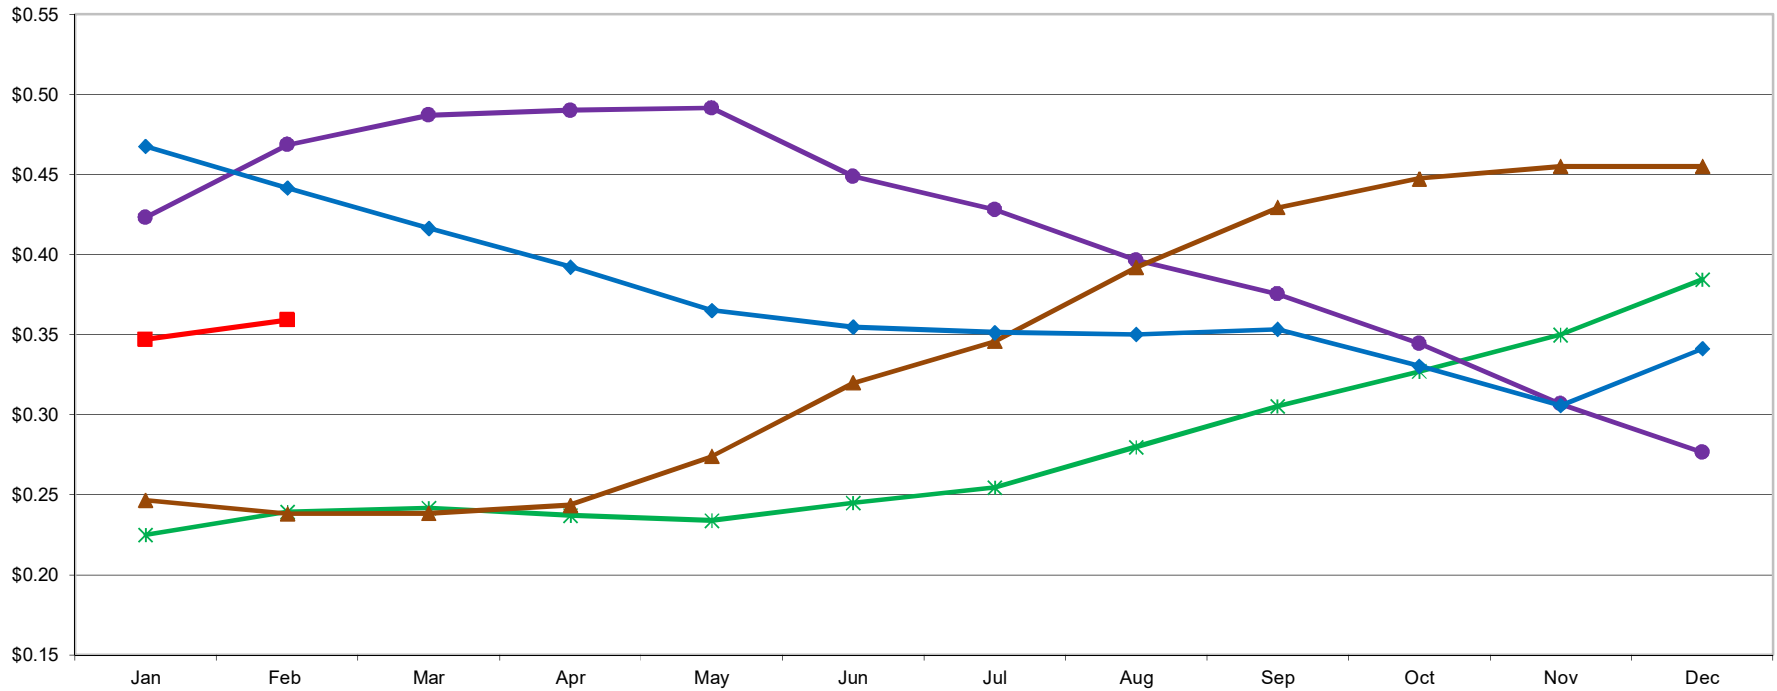

PER POUND

Central Dry Whey Monthly Average Mostly Prices

3/2/2020 - GRAPH/SOURCE USDA, AMS, DMN
USDA/AMS/Dairy Market News, Madison, Wisconsin, (608) 422-8587
Dairy Market News website <http://www.ams.usda.gov/market-news/dairy>
DMN MARS (My Market News) <https://mymarketnews.ams.usda.gov/>

2016 2017 2018 2019 2020