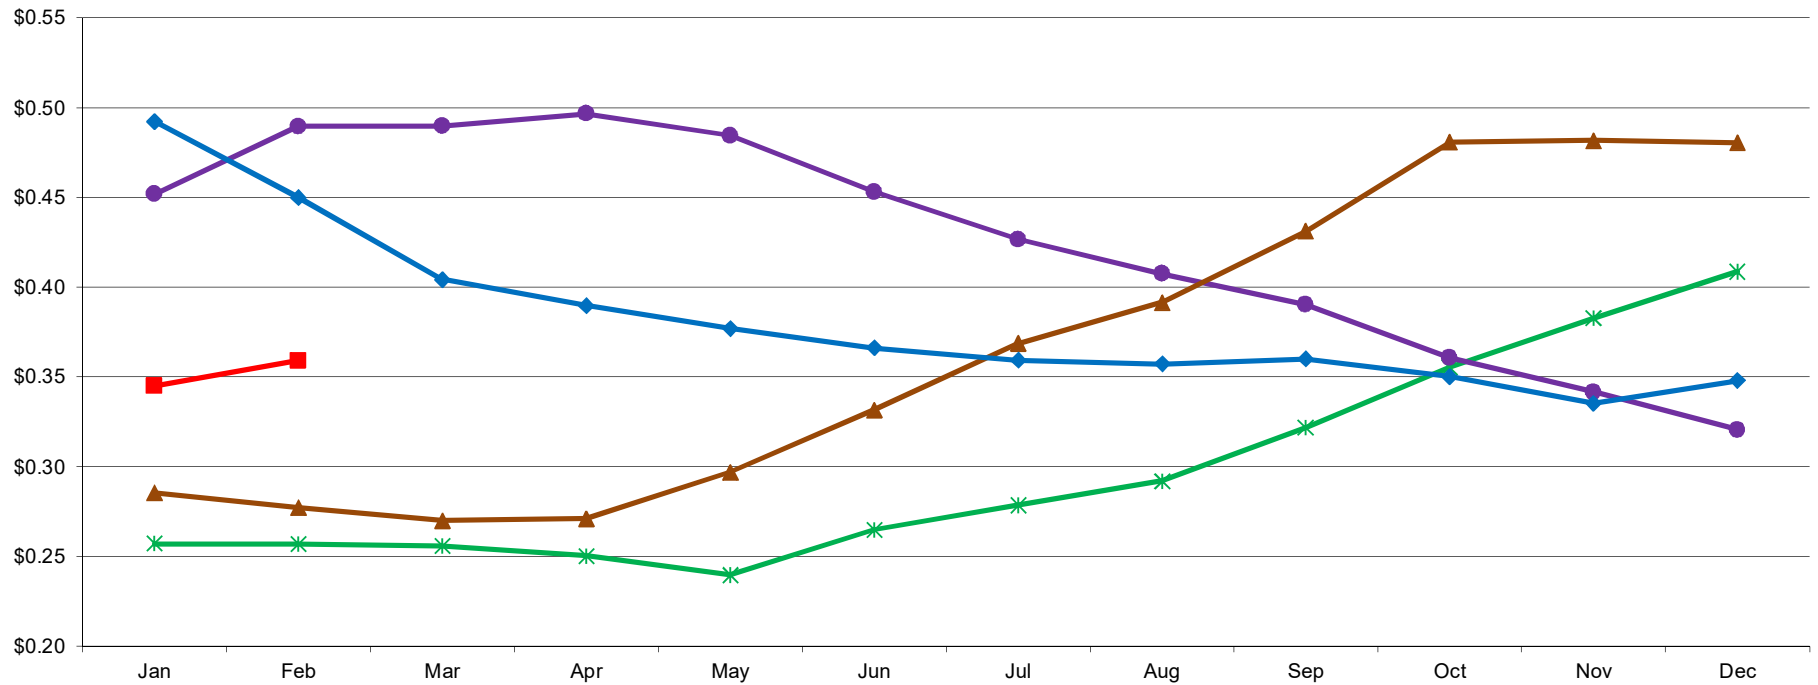

PER POUND

Northeastern Dry Whey Monthly Average Prices

3/2/2020 - GRAPH/SOURCE USDA, AMS, DMN
USDA/AMS/Dairy Market News, Madison, Wisconsin, (608) 422-8587
Dairy Market News website: <http://www.ams.usda.gov/market-news/dairy>
DMN MARS (My Market News): <https://mymarketnews.ams.usda.gov/>

2016 2017 2018 2019 2020