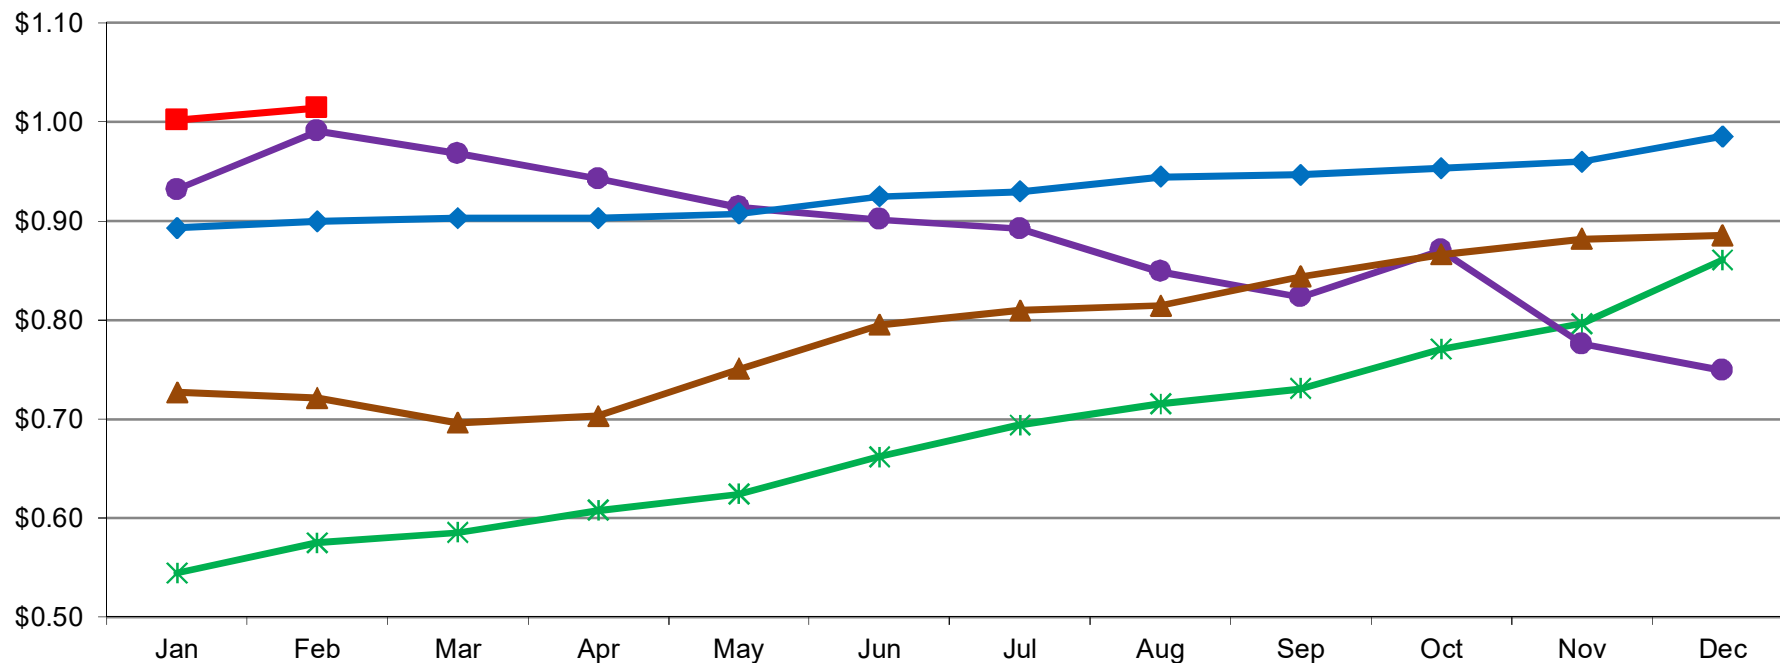

Central & West Dry WPC 34% Monthly Average Mostly Prices

PER POUND

3/2/2020 - GRAPH/SOURCE USDA, AMS, DMN

USDA/AMS/Dairy Market News, Madison, Wisconsin, (608) 422-8587

Dairy Market News website: <http://www.ams.usda.gov/market-news/dairy>