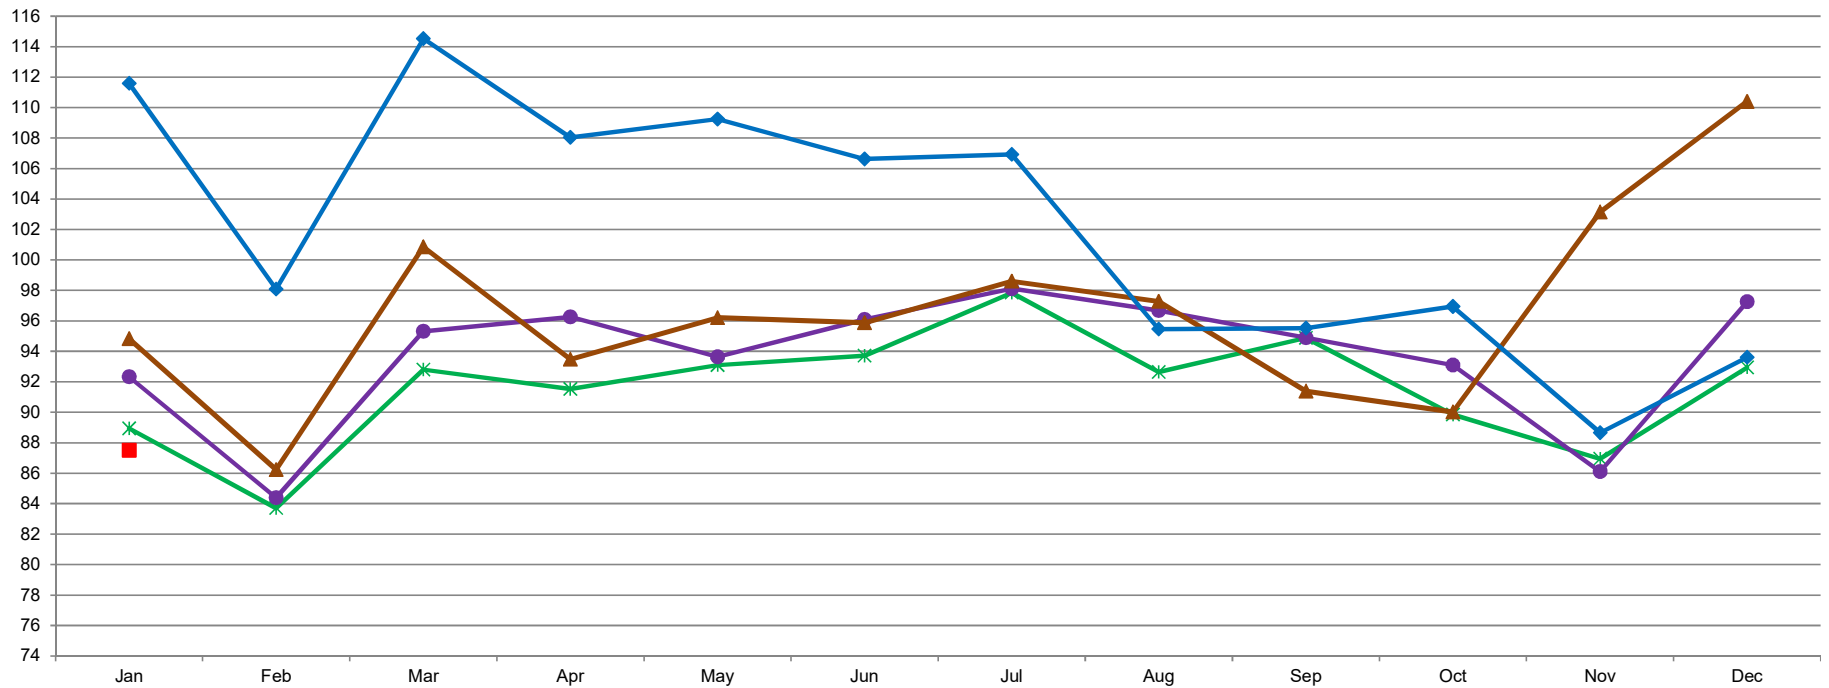

U.S. Dry Lactose Production, Human & Animal

MILLION POUNDS

3/4/2020 - DATA SOURCE, USDA, NASS; GRAPH, USDA, AMS, DMN
 USDA/AMS/Dairy Market News, Madison, Wisconsin, (608) 422-8587
 Dairy Market News website: <http://www.ams.usda.gov/market-news/dairy>

* 2016
 ● 2017
 ▲ 2018
 ◆ 2019
 ■ 2020