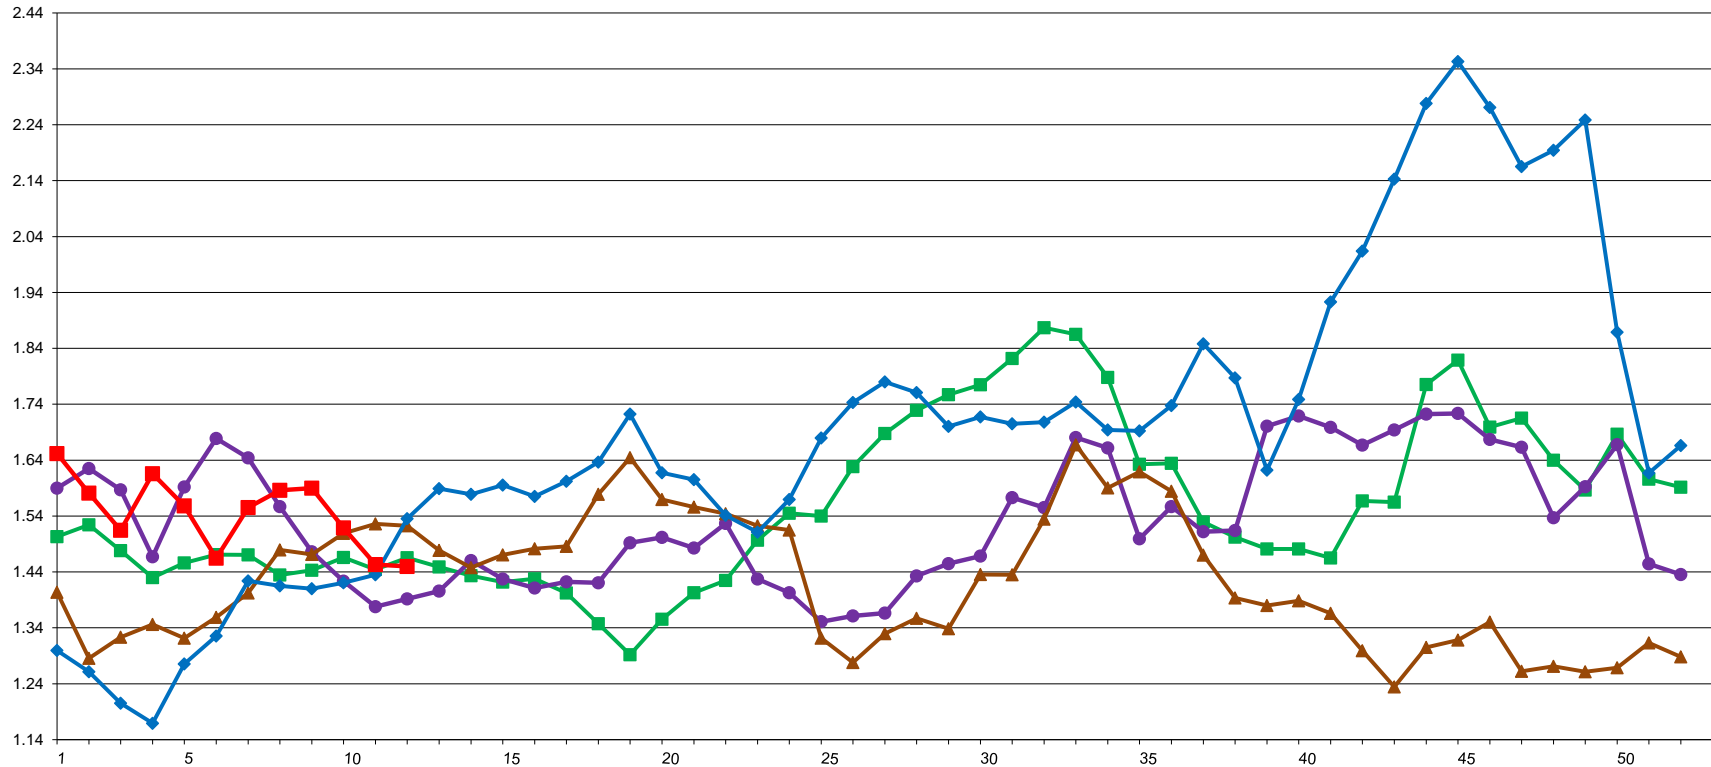

CME Weekly Average Cash Barrel Prices

U.S. \$ PER POUND

3/20/2020 GRAPH USDA, DMN; SOURCE CME GROUP
 USDA/AMS/Dairy Market News, Madison, Wisconsin, (608) 422-8587
 Dairy Market News website: www.ams.usda.gov/market-news/dairy

2016 2017 2018 2019 2020