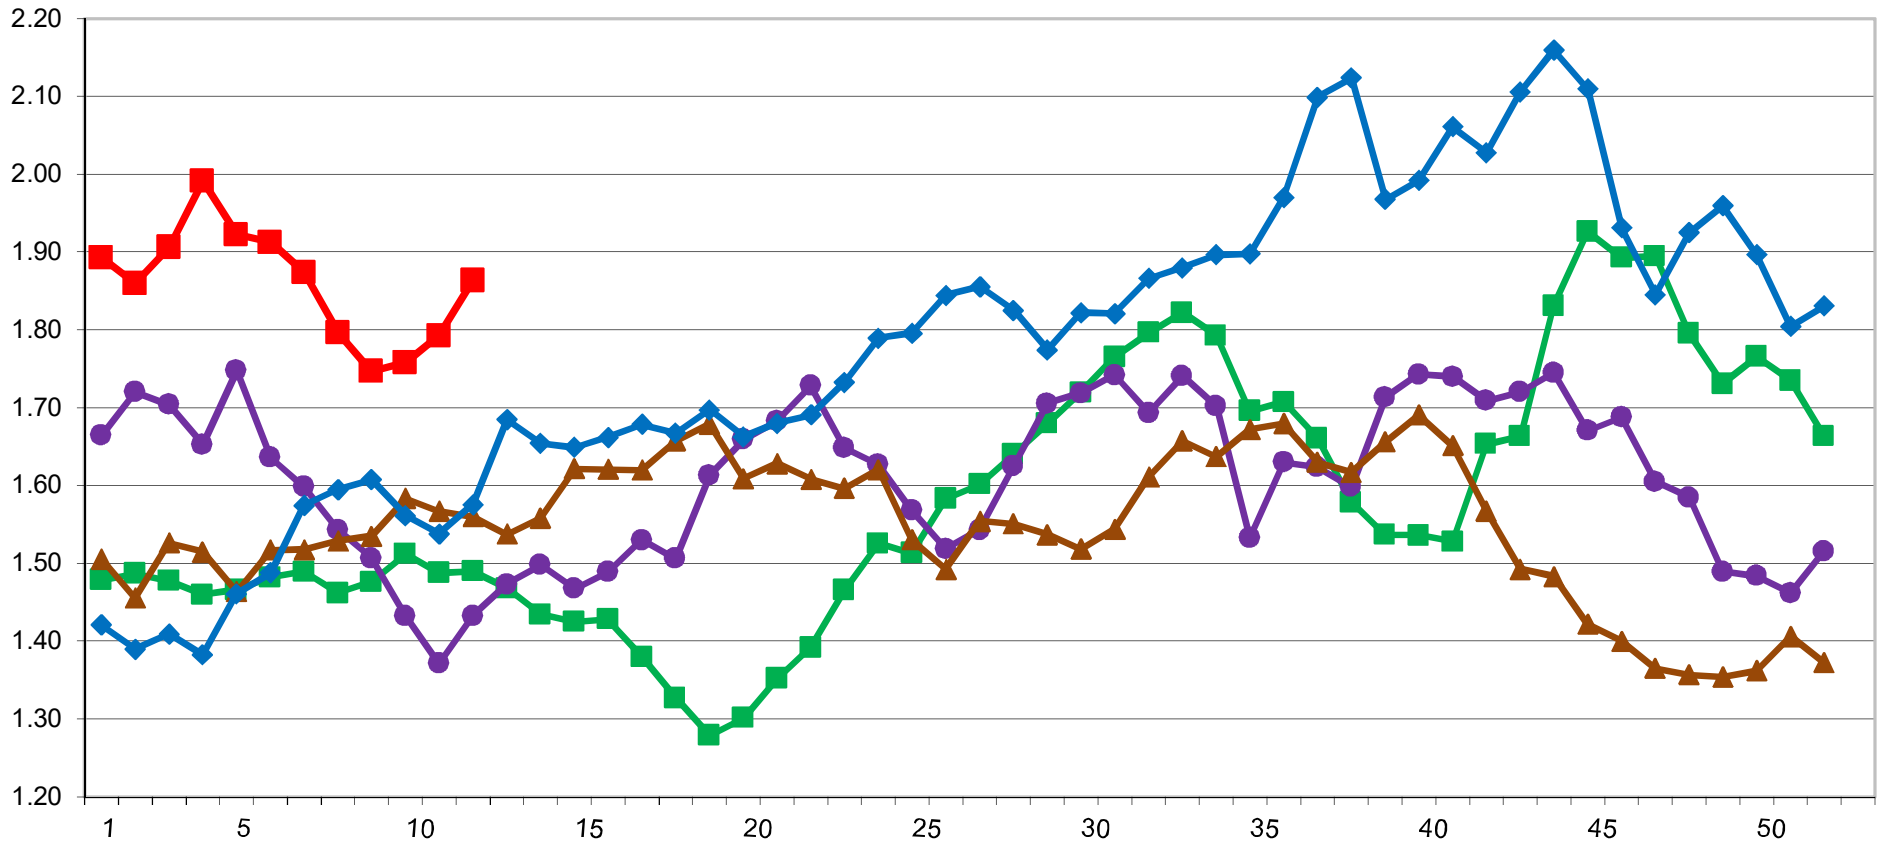

U.S. \$ PER POUND

CME Weekly Average Cash Cheddar Block Prices

3/20/2020 GRAPH USDA, DMN; SOURCE CME GROUP
USDA/AMS/Dairy Market News, Madison, Wisconsin, (608) 422-8587
Dairy Market News website: www.ams.usda.gov/market-news/dairy

2016 2017 2018 2019 2020