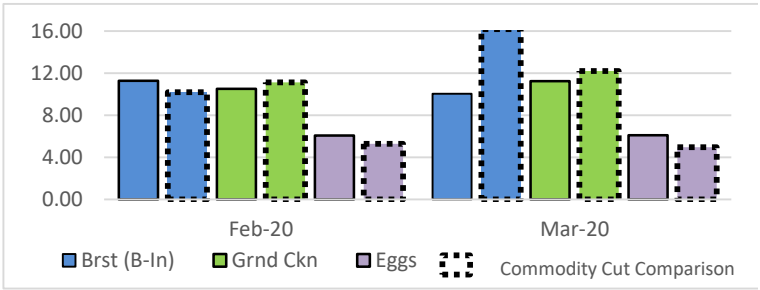

Direct Pasture Raised Chicken - Retail Comparison