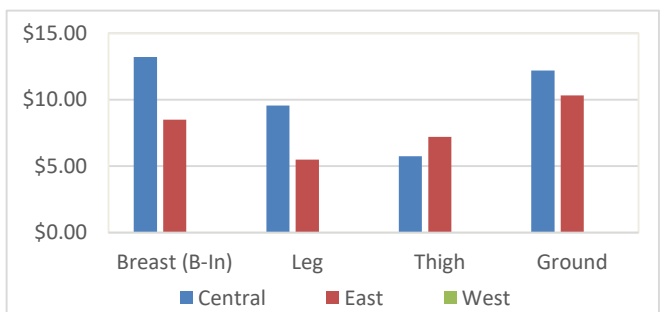

Wholesale Pasture Raised Turkey Items