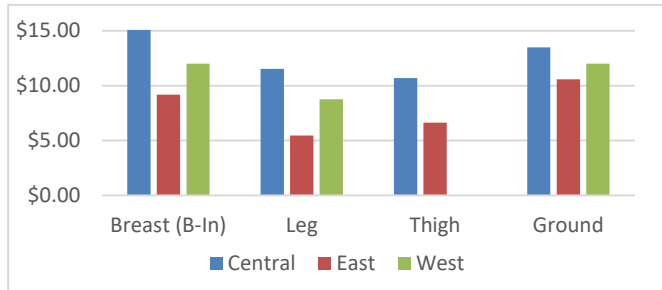

For the Month of March
March 27, 2020

Wholesale Negotiated Pasture Raised Poultry

Item Description ($/lb)	Price Range	Simple Avg
Chicken		
Breast (Bone-In)	9.19 - 28.40	16.18
Breast (Boneless)	9.25 - 29.40	15.14
Leg	4.75 - 20.99	8.54
Thigh	5.49 - 19.15	9.33
Wings	4.00 - 11.12	6.30
Ground	8.75 - 17.95	12.21
Turkey		
Breast	7.00 - 19.14	11.33
Leg	5.00 - 14.11	8.20
Thigh	5.75 - 7.20	6.48
Wings	3.50 - 15.16	7.06
Ground	8.25 - 20.99	11.39
Duck		
Whole	5.50 - 12.90	8.43
Breast	14.00 - 19.16	16.38
Leg	6.40 - 20.76	12.05
Eggs		
Jumbo	4.00 - 7.50	5.00
Large	4.00 - 7.50	4.93

Direct to Consumer Pasture Raised Poultry - Retail

Item Description ($/lb)	Price Range	Simple Avg	Commodity Poultry*	Pasture Raised Premium
Whole Chicken	3.09 - 11.11	5.67		
Half Chicken	3.50 - 10.34	6.58		
Whole Turkey	2.95 - 8.68	5.87		
Chicken				
Breast (Bone-In)	7.00 - 16.77	10.04	1.78	8.26
Breast (Boneless)	7.75 - 19.99	12.93	2.49	10.44
Leg	2.77 - 13.33	6.91	0.80	6.11
Thigh	2.90 - 13.49	7.72	1.07	6.65
Wings	1.37 - 10.99	5.75	2.80	2.95
Ground	7.00 - 14.43	11.23		NA
Turkey				
Breast	2.66 - 18.77	11.19	2.99	8.20
Leg	5.50 - 11.34	8.15	1.27	6.89
Thigh	3.99 - 11.99	8.77	1.99	6.78
Wings	4.99 - 9.99	7.14	1.29	5.86
Ground	4.99 - 15.49	11.20	2.80	8.40
Duck				
Breast	25.19	25.19	8.25	16.94
Leg	14.79	14.79	4.80	9.99
Eggs				
Jumbo	6.00 - 6.50	6.35	3.00	3.36
Large	5.75 - 6.00	5.92	1.15	4.77

Wholesale Pasture Raised Chicken Items