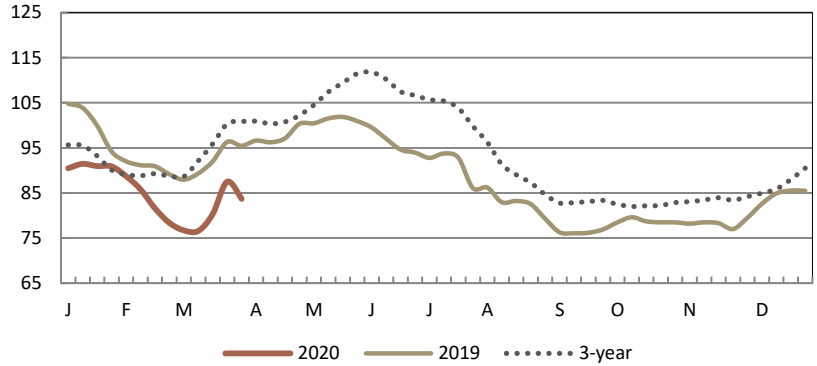

NATIONAL COMPOSITE WEIGHTED AVERAGE

	Wtd Avg	Change	1,000 lbs.
This Week:	83.68	↓ -3.83	9,679
Last Week:	87.51		9,919
Last Year:	95.48	↓ -11.80	12,720
Monthly Composite Weighted Average			
Feb	80.64		38,238

BREAKOUT OF NATIONAL DATA

	THIS WEEK				LAST WEEK	
	Price Range	Wtd Avg	Change	1,000 lbs.	Wtd Avg	1,000 lbs.
WOGS:						
Composite WOGS:	60.00 - 105.00	82.75	↓ -5.19	6,071	87.94	6,395
2.50 lbs and Lighter:	76.00 - 98.00	88.41	↓ -0.98	956	89.40	1,006
2.51 lbs to 3.50 lbs:	60.00 - 105.00	81.48	↓ -6.51	4,900	88.00	5,160
3.51 lbs and Heavier:	78.00 - 97.00	86.31	↑ 6.14	215	80.17	230
Whole Birds:						
Composite Whole Body:	69.00 - 119.00	85.26	↓ -1.48	3,608	86.74	3,523
3.00 lbs and Lighter:	80.00 - 113.00	87.34	↓ -1.26	813	88.59	920
3.01 lbs and Heavier:	69.00 - 119.00	84.66	↓ -1.43	2,795	86.09	2,603

EASTERN REGION

	THIS WEEK				LAST WEEK		
	Price Range	Majority	Wtd Avg	Change	1,000 lbs.	Wtd Avg	1,000 lbs.
Whole Body:	65.00 - 113.00	78.00 - 88.00	85.33	↓ -1.21	4,550	86.54	4,766
WOGS:	65.00 - 98.00	80.00 - 90.00	87.29	↓ -0.34	1,357	87.63	1,614
NEW YORK							
Whole Body:	73.00 - 90.00	78.00 - 88.00	84.80	↓ -3.51	1,396	88.31	1,431