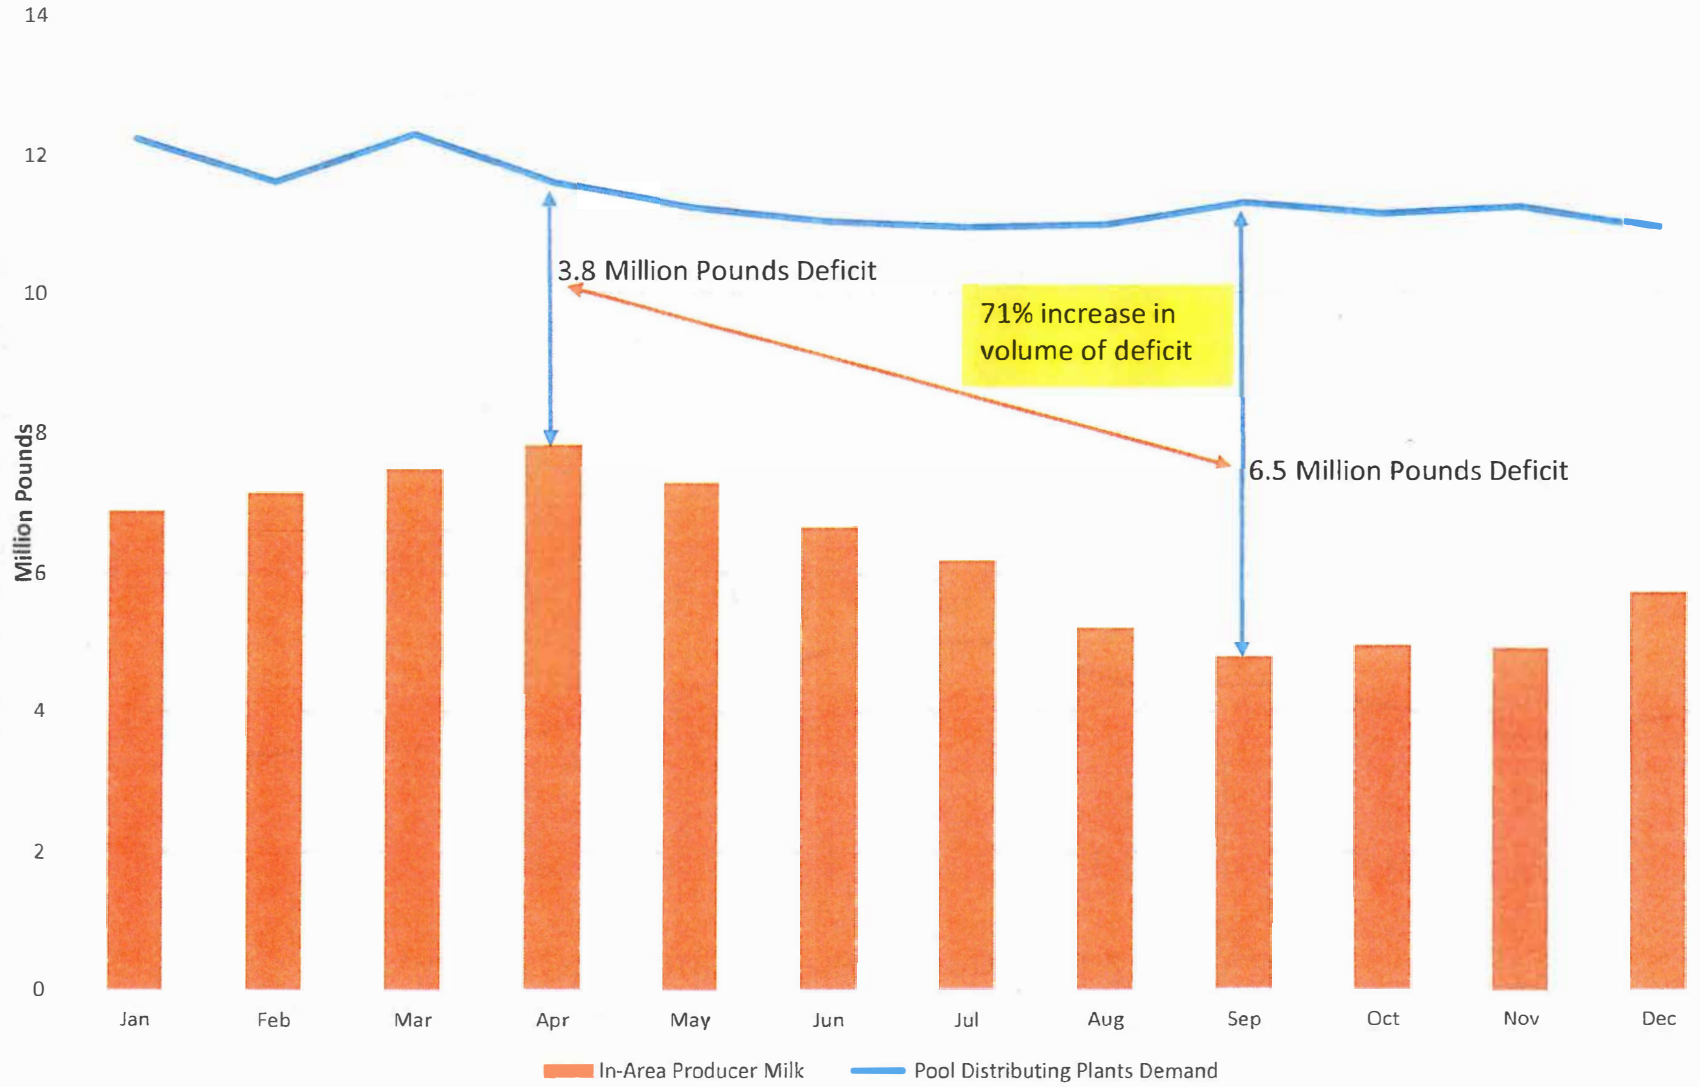

Dairy
EXHIBIT NO. 32
2/28/23 C. Beiling

FO 7 Daily Average In-Area Producer Milk and Pool Distributing Plant Demand 2019 - 2021

Source: Federal Order 5