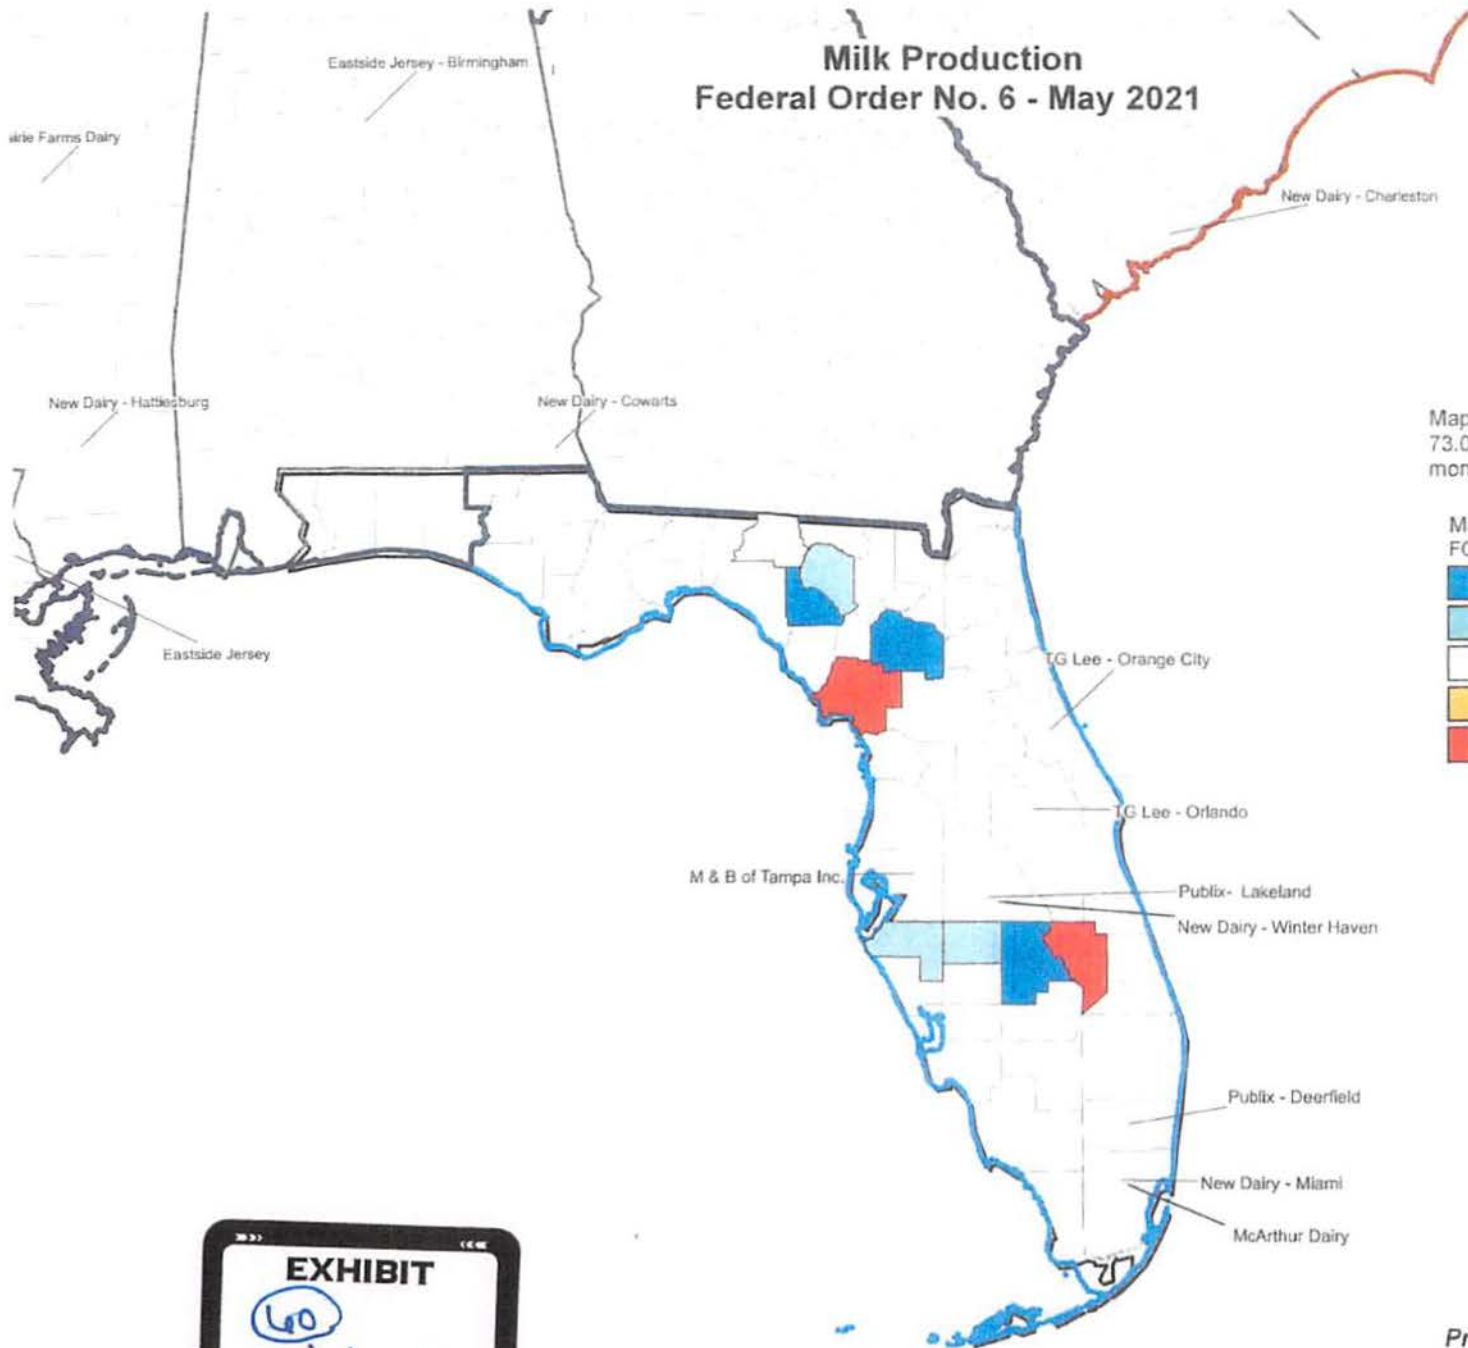

Milk Production Federal Order No. 6 - May 2021

Map does not include restricted data.
73.07% of the producer milk for this
month is represented on the map.

May 2021 Milk Production
FO 6

■	0 to 10,000,000 (3)
■	10,000,000 to 15,000,000 (3)
■	15,000,000 to 18,000,000 (1)
■	18,000,000 to 25,000,000 (0)
■	25,000,000 to 53,800,000 (2)